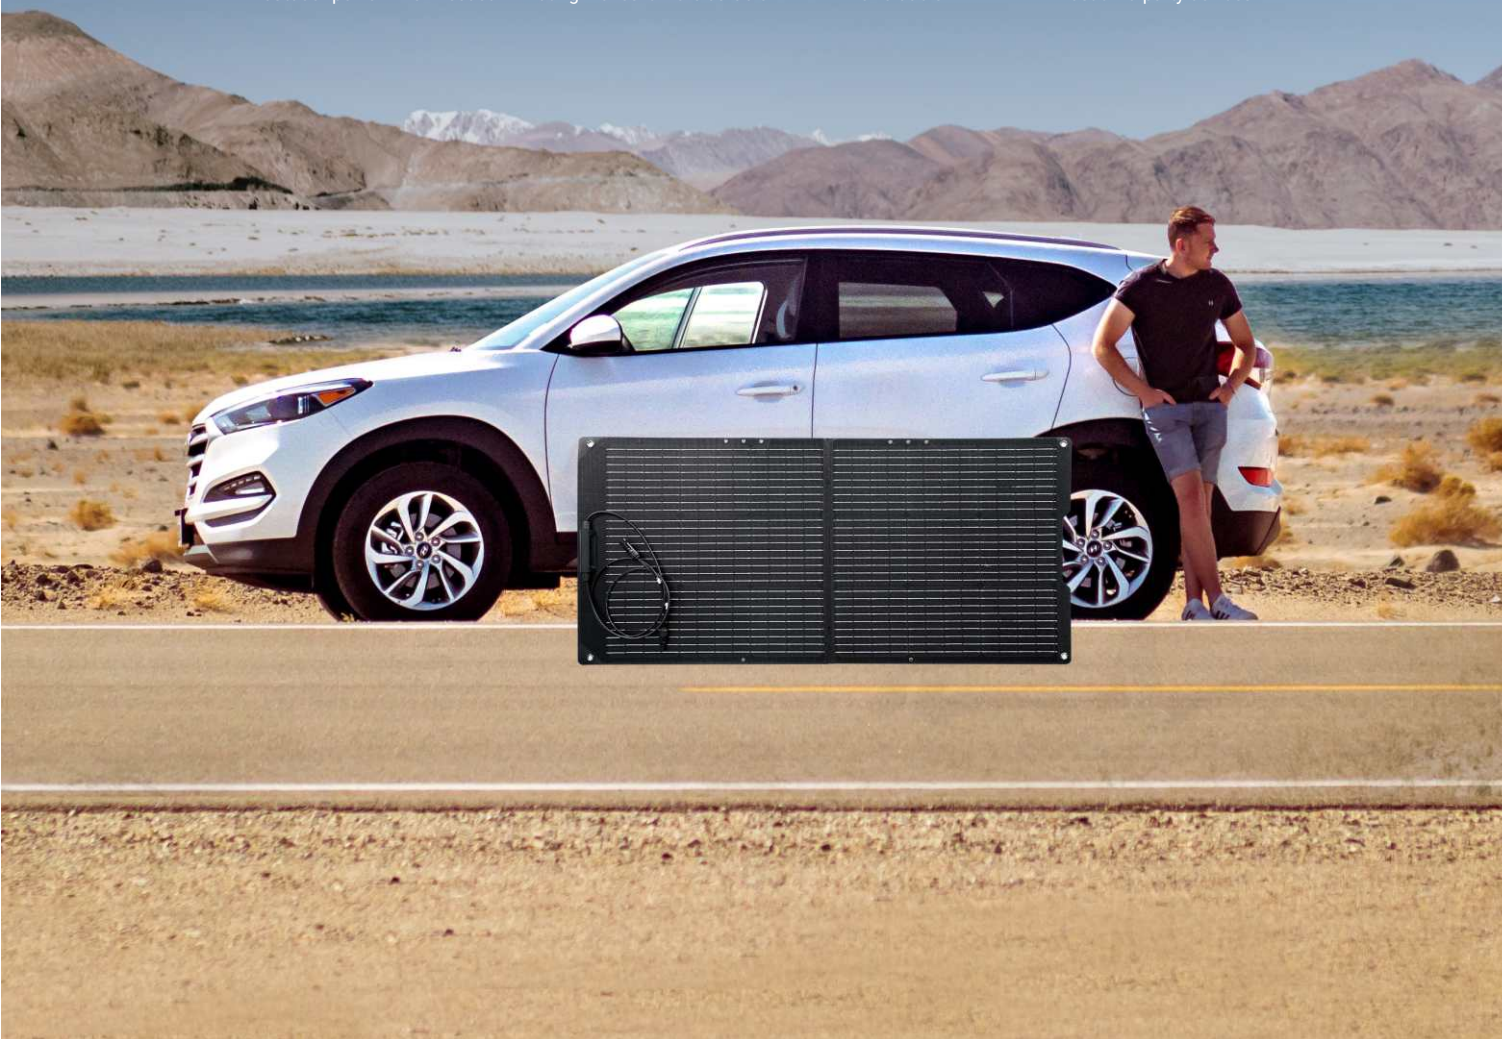

100W Solar Panel PORTABLE POWER STATION

100W

Provides flexible and clean outdoor power when needed

IP67

IP67 water resistance rating makes it more durable

Portability

Lightweight & foldable

MC4

Universal and work with most third-party devices

One Hub For All Your Needs

SPECIFICATIONS

Features	Descriptions
Battery	
Rated Power	100W(+/-5W)
Open Circuit Voltage	24V(Vmp 22.8V)
Short Circuit Current	5.2A (Imp 4.97A)
Output Circuit Voltage	21.16V(Vmp 19.15V)
Output Circuit Current	4.96A(Imp 4.71A)
Cell Type	Monocrystalline Silicon
Interface Type	MC4
General	
Total Weight: Approx	Approx. 3.6kg (7.93lbs)
Unfolded Dimensions	1170*540*25 ± 5mm(46*21.2*1.0 ± 0.2in)
Folded Dimensions	603*540*25 ± 5mm(23.7*21.2*1.0 ± 0.2in)
Warranty Period	12 Months